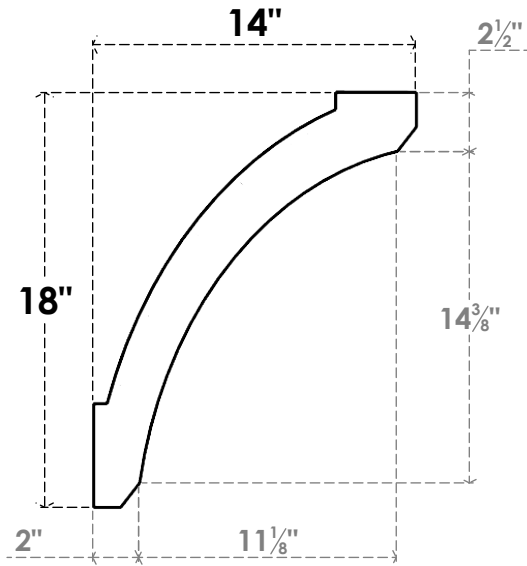

ITEM NUMBER: BRCPO030X14000X18000LFT

3"W X 14"D X 18"H LAFAYETTE ARCHITECTURAL GRADE PVC OPEN BRACE

SIDE PROFILE

FRONT PROFILE

ISOMETRIC

EKENA MILLWORK
 2300 WEST MAIN ST.
 CLARKSVILLE, TX 75426
 TOLL FREE: 866-607-0453
 WWW.EKENAMILLWORK.COM