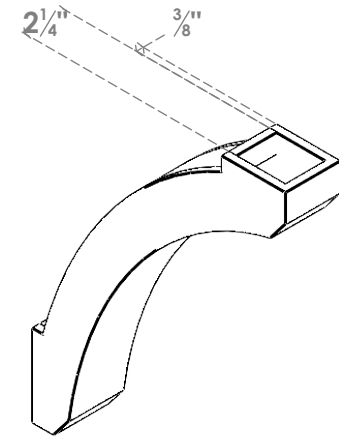

ITEM NUMBER: BRCPO030X14000X18000LFT

3"W X 14"D X 18"H LAFAYETTE ARCHITECTURAL GRADE PVC OPEN BRACE

SIDE PROFILE

FRONT PROFILE

ISOMETRIC

EKENA MILLWORK
 2300 WEST MAIN ST.
 CLARKSVILLE, TX 75426
 TOLL FREE: 866-607-0453
 WWW.EKENAMILLWORK.COM

NOTES

1. INSTALLATION TO BE COMPLETED IN ACCORDANCE WITH MANUFACTURER'S SPECIFICATIONS.
2. DRAWING MAY NOT BE TO SCALE
3. THIS DRAWING IS INTENDED FOR DESIGN AND PLANNING PURPOSES ONLY.
4. ALL INFORMATION CONTAINED HEREIN WAS CURRENT AT THE TIME OF DEVELOPMENT BUT MUST BE REVIEWED AND APPROVED BY THE PRODUCT MANUFACTURER TO BE CONSIDERED ACCURATE.
5. ARCHITECTURAL GRADE PVC PRODUCTS ARE MADE FROM EXPANDED CELLULAR PVC AND COME NATURALLY WHITE BUT MAY BE PAINTED