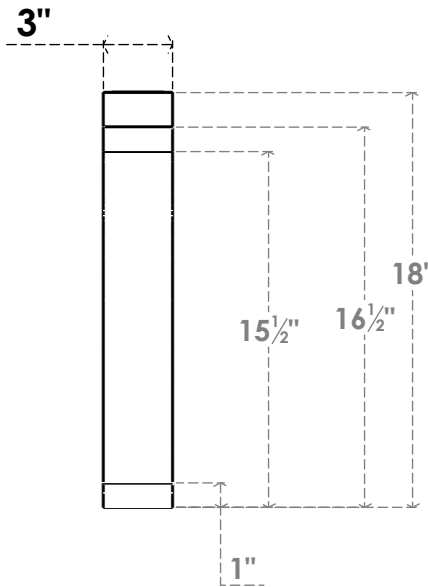

ITEM NUMBER: BRCPO030X14000X18000LFT

3"W X 14"D X 18"H LAFAYETTE ARCHITECTURAL GRADE PVC OPEN BRACE

SIDE PROFILE

FRONT PROFILE

ISOMETRIC

EKENA MILLWORK
 2300 WEST MAIN ST.
 CLARKSVILLE, TX 75426
 TOLL FREE: 866-607-0453
 WWW.EKENAMILLWORK.COM

NOTES

1. INSTALLATION TO BE COMPLETED IN ACCORDANCE WITH MANUFACTURER'S SPECIFICATIONS.
2. DRAWING MAY NOT BE TO SCALE
3. THIS DRAWING IS INTENDED FOR DESIGN AND PLANNING PURPOSES ONLY.
4. ALL INFORMATION CONTAINED HEREIN WAS CURRENT AT THE TIME OF DEVELOPMENT BUT MUST BE REVIEWED AND APPROVED BY THE PRODUCT MANUFACTURER TO BE CONSIDERED ACCURATE.
5. ARCHITECTURAL GRADE PVC PRODUCTS ARE MADE FROM EXPANDED CELLULAR PVC AND COME NATURALLY WHITE BUT MAY BE PAINTED